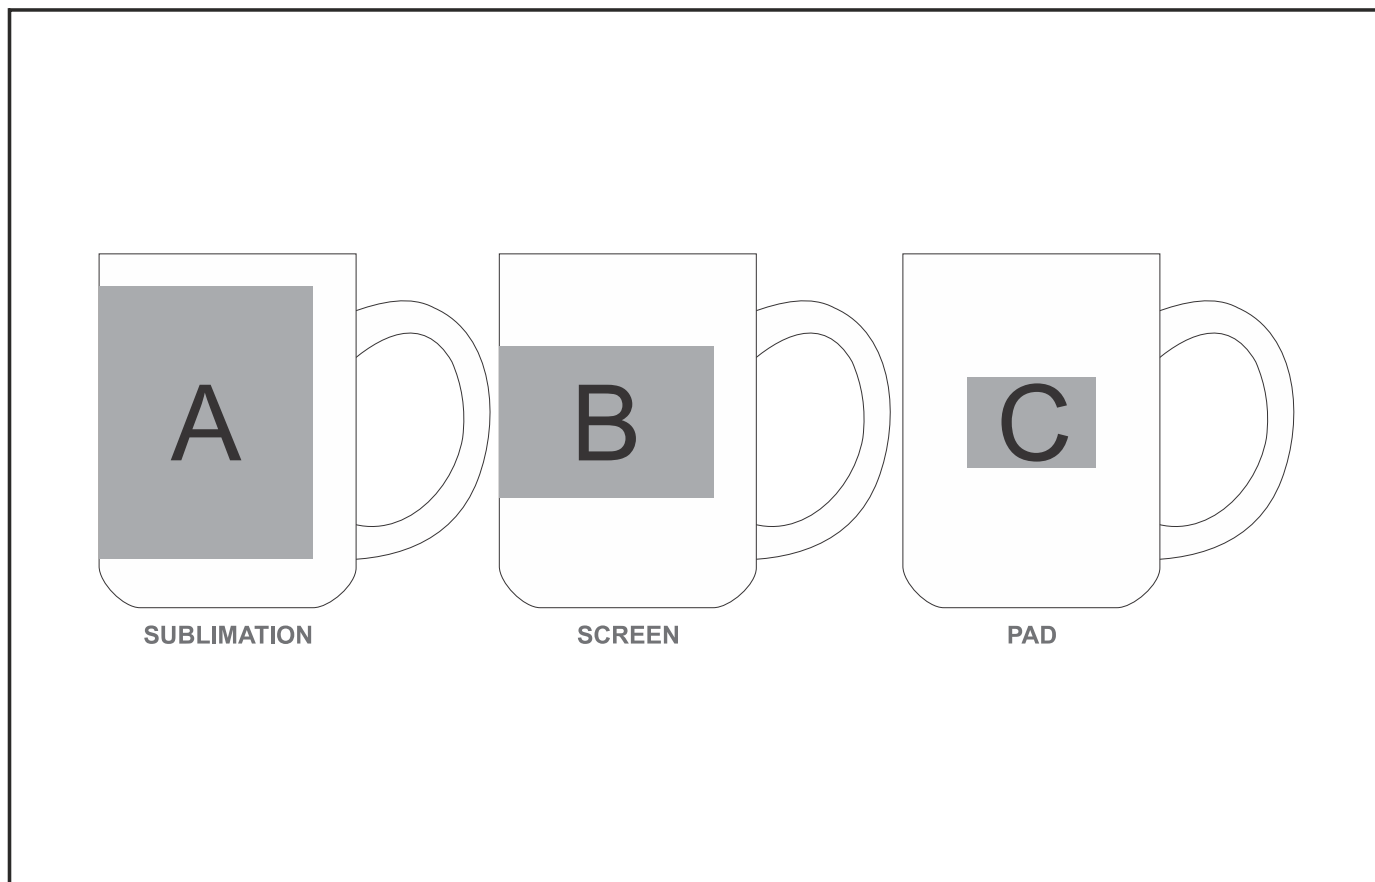

MUG-6725

Super Sublimation Ceramic Coffee Mug - 450ml

Need to know:

- Includes 1-Position Sublimation (setup fees apply)
- No Solid or Full Coverage Prints.

Branding Options:

Position A

1. Sublimation (SUB-B)
Full Colour
Size: 200mm wide x 90mm high

Position B

1. Screen Wrap (SW)
1 Colour
Size: 100mm wide x 50mm high

Position C

1. Pad Printing (PC)
1 Colour
Size: 40mm wide x 30mm high